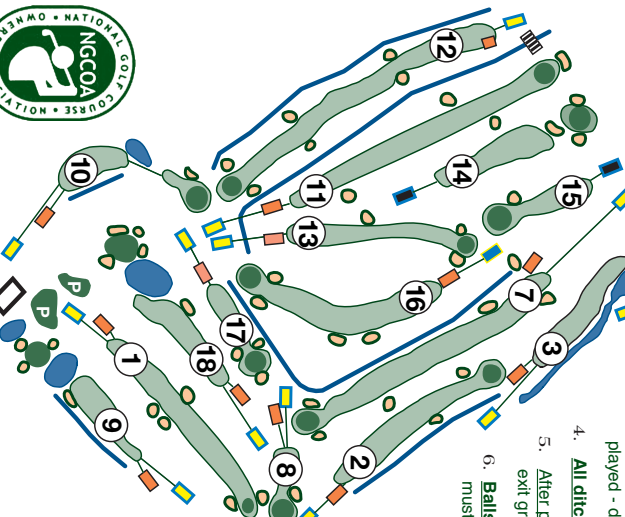

624 Webster Street, Marshfield ● www.GreenHarborGolfClub.com ● 781-834-7303

Rating	Slope
Yellow 69.6	122
Blue 67.8	115
Orange 68.5	114
White 67.0	112

Rating Slope

USGA Rules Govern Play

Local Rules:

1. **All boundaries** of course are to be played as lateral hazards. Drop ball 2 club lengths from point of entry marked by white stake with red top.
2. **Ball on road** - drop on playable area with no penalty.
3. **Ball on green** other than hole being played - drop off of the fringe.
4. **All ditches** played as lateral hazards.
5. After playing hole exit green immediately.
6. **Balls striking wire on No.12** must be re-hit.

Clubhouse

Smooth Traps
Replace Divots
Keep Pace
Enjoy Your
Game!

Manuel Francis - Course Designer

DISTANCE MARKERS
TO CENTER OF GREEN
100 yards - Red
150 yards - White and
Bird House
200 yards - Yellow

HOLE	1	2	3	4	5	6	7	8	9	Out	Initials	10	11	12	13	14	15	16	17	18	In	Total	Hcp	Net	
Yellow	406	353	415	318	169	334	548	178	341	3,062	Local Member Number	384	530	487	376	295	196	394	170	351	3,183	6,245			
Blue	376	321	347	300	155	310	537	155	318	2,819		349	505	462	349	280	185	364	158	316	2,968	5,787			
Y/B Hdcp	5	9	3	11	15	7	1	17	13			4	8	10	6	12	16	2	18	14					
Par	4	4	4	4	3	4	5	3	4	35			4	5	5	4	4	3	4	3	4	36	71		
O/W Hdcp	4	10	2	14	16	8	12	18	6			9	1	13	15	5	7	3	17	11					
Orange	330	314	285	273	142	234	383	145	292	2,398	314	425	393	290	265	166	290	148	278	2,569	4,967				
White	322	301	277	218	135	228	380	140	243	2,244	274	419	388	283	260	149	283	142	270	2,468	4,712				