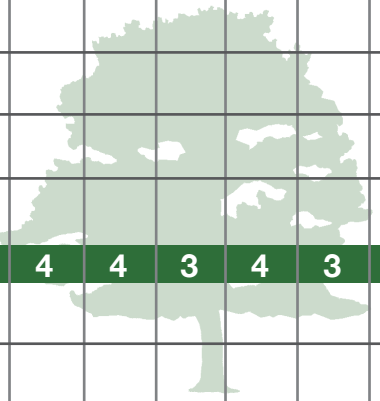

624 Webster Street, Marshfield ● www.GreenHarborGolfClub.com ● 781-834-7303

Rating	Slope
Yellow 69.6	122
Blue 67.8	115
Orange 68.5	114
White 67.0	112

Rating Slope

USGA Rules Govern Play

Local Rules:

1. **All boundaries** of course are to be played as lateral hazards. Drop ball 2 club lengths from point of entry marked by white stake with red top.
2. **Ball on road** - drop on playable area with no penalty.
3. **Ball on green** other than hole being played - drop off of the fringe.
4. **All ditches** played as lateral hazards.
5. After playing hole exit green immediately.
6. **Balls striking wire on No.12** must be re-hit.

Clubhouse

Smooth Traps
Replace Divots
Keep Pace
Enjoy Your
Game!

Manuel Francis - Course Designer

DISTANCE MARKERS
TO CENTER OF GREEN
100 yards - Red
150 yards - White and
Bird House
200 yards - Yellow

HOLE	1	2	3	4	5	6	7	8	9	Out	Initials	10	11	12	13	14	15	16	17	18	In	Total	Hcp	Net	
Yellow	406	353	415	318	169	334	548	178	341	3,062	Local Member Number	384	530	487	376	295	196	394	170	351	3,183	6,245			
Blue	376	321	347	300	155	310	537	155	318	2,819		349	505	462	349	280	185	364	158	316	2,968	5,787			
Y/B Hdcp	5	9	3	11	15	7	1	17	13			4	8	10	6	12	16	2	18	14					
Par	4	4	4	4	3	4	5	3	4	35			4	5	5	4	4	3	4	3	4	36	71		
O/W Hdcp	4	10	2	14	16	8	12	18	6			9	1	13	15	5	7	3	17	11					
Orange	330	314	285	273	142	234	383	145	292	2,398	314	425	393	290	265	166	290	148	278	2,569	4,967				
White	322	301	277	218	135	228	380	140	243	2,244	274	419	388	283	260	149	283	142	270	2,468	4,712				